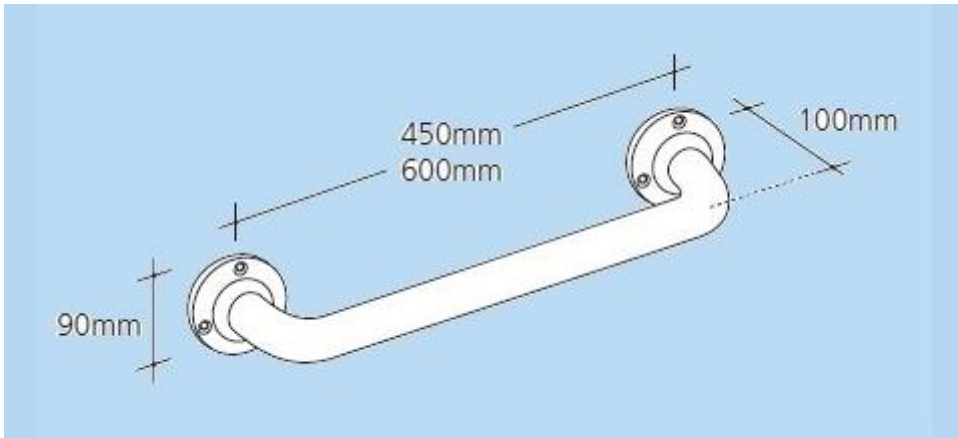

Product Code:

Product Info:

See technical sheet

Made from Stainless Steel & Solid Grade Laminate the removable grab rail are designed to allow independence within the washroom whilst reducing the risk of using the grab rail being used as a ligature point when not in use & unsupervised.

Removable Grab Rails

Technical Details On Reverse Of Page

Product Information

Online: www.C-BGroup.co.uk
Phone: 0208-977-2968 Email: Sales@C-BGroup.co.uk

Technical Information:

This is the wall mounting plate, which is fitted 1st to wall.

This is the grab rail/mounting which is factory fitted to the base of grab rail at each end, see below detail for mounting. Key looks rail into place.

Product Information

Online: www.C-BGroup.co.uk

Phone: 0208-977-2968

Length: 450mm and 600mm

RAL Colour: RAL9016 White

RAL Colour: RAL5011 Blue

RAL Colour: Colour Chart

Material: 35mm Diameter Stainless Steel & Solid Grade Laminate

Fixings: Screw holes are drilled to fit screw size 8. (Fixings not supplied)