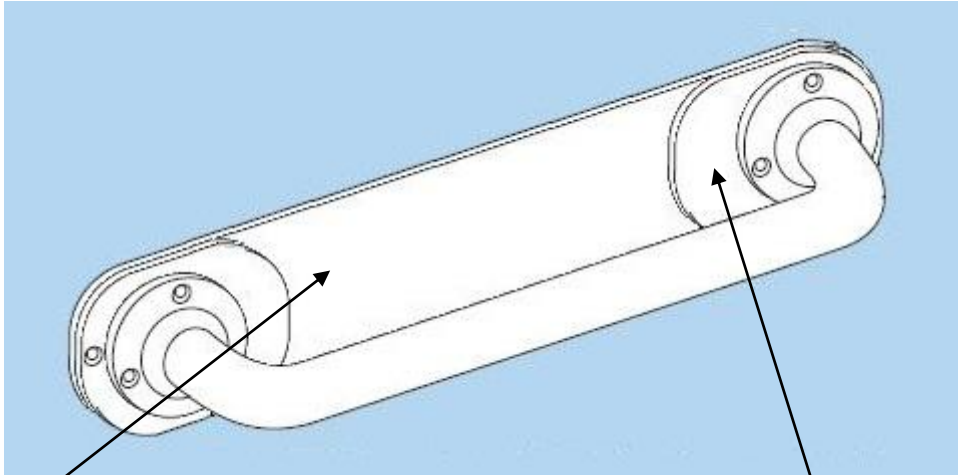

Product Code:

Product Info:

See technical sheet

Made from Stainless Steel & Solid Grade Laminate the removable grab rail are designed to allow independence within the washroom whilst reducing the risk of using the grab rail being used as a ligature point when not in use & unsupervised.

Removable Grab Rails

Technical Details On Reverse Of Page

Product Information

Online: www.C-BGroup.co.uk
Phone: 0208-977-2968 Email: Sales@C-BGroup.co.uk

Technical Information:

This is the wall mounting plate, which is fitted 1st to wall.

This is the grab rail/mounting which is factory fitted to the base of grab rail at each end, see below detail for mounting. Key looks rail into place.

Product Information

Online: www.C-BGroup.co.uk

Phone: 0208-977-2968