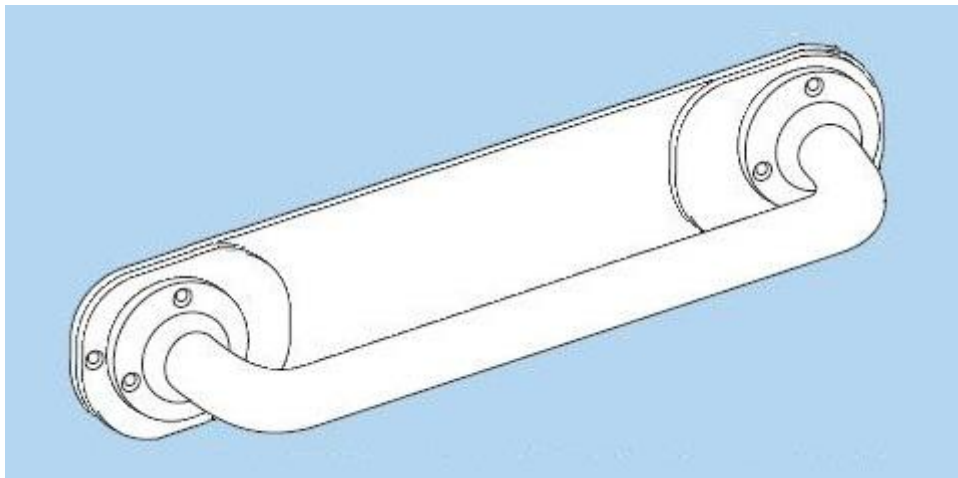

Product Code:

Product Info:

See technical sheet

Made from Stainless Steel & Solid Grade Laminate the removable grab rail are designed to allow independence within the washroom whilst reducing the risk of using the grab rail being used as a ligature point when not in use & unsupervised.

Removable Grab Rails

Technical Details On Reverse Of Page

Product Information

Online: www.C-BGroup.co.uk
Phone: 0208-977-2968 Email: Sales@C-BGroup.co.uk

Technical Information:

This is the wall mounting plate, which is fitted 1st to wall.

This is the grab rail/mounting which is factory fitted to the base of grab rail at each end, see below detail for mounting. Key looks rail into place.

Product Information

Online: www.C-BGroup.co.uk

Phone: 0208-977-2968

Length: 450mm and 600mm

RAL Colour: RAL9016 White

RAL Colour: RAL5011 Blue

RAL Colour: Colour Chart

Material: 35mm Diameter Stainless Steel & Solid Grade Laminate

Fixings: Screw holes are drilled to fit screw size 8. (Fixings not supplied)